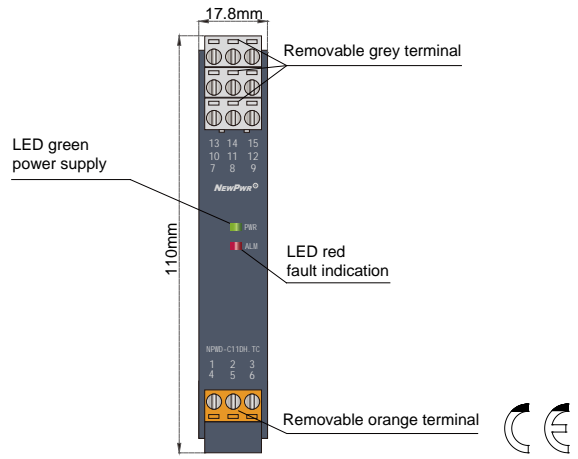

TC Temperature Transmitter

Model rules